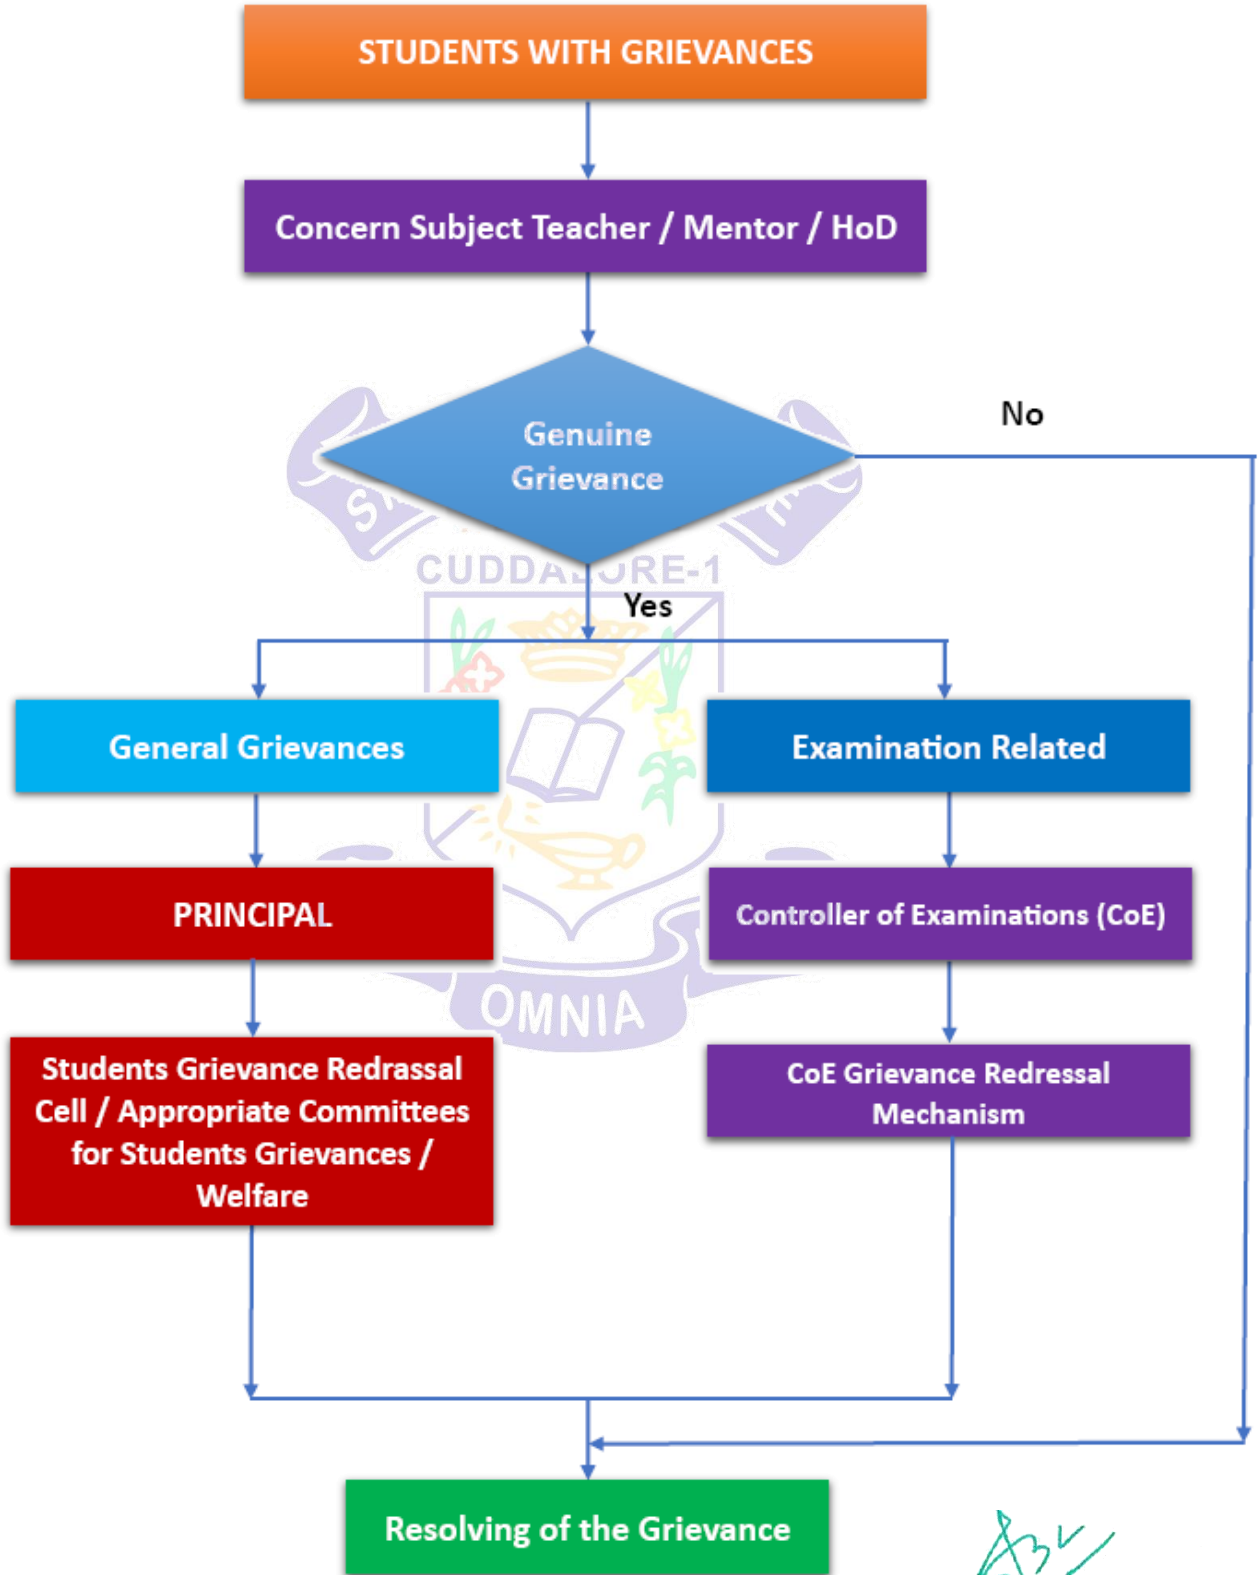

FLOW CHART OF GRIEVANCE REDRASSAL

Dr. M. ARUMAI SELVAM, M.Sc., M.Phil., Ph.D.,
PRINCIPAL
St. Joseph's College of Arts & Science
(AUTONOMOUS)
CUDDALORE - 607 001.